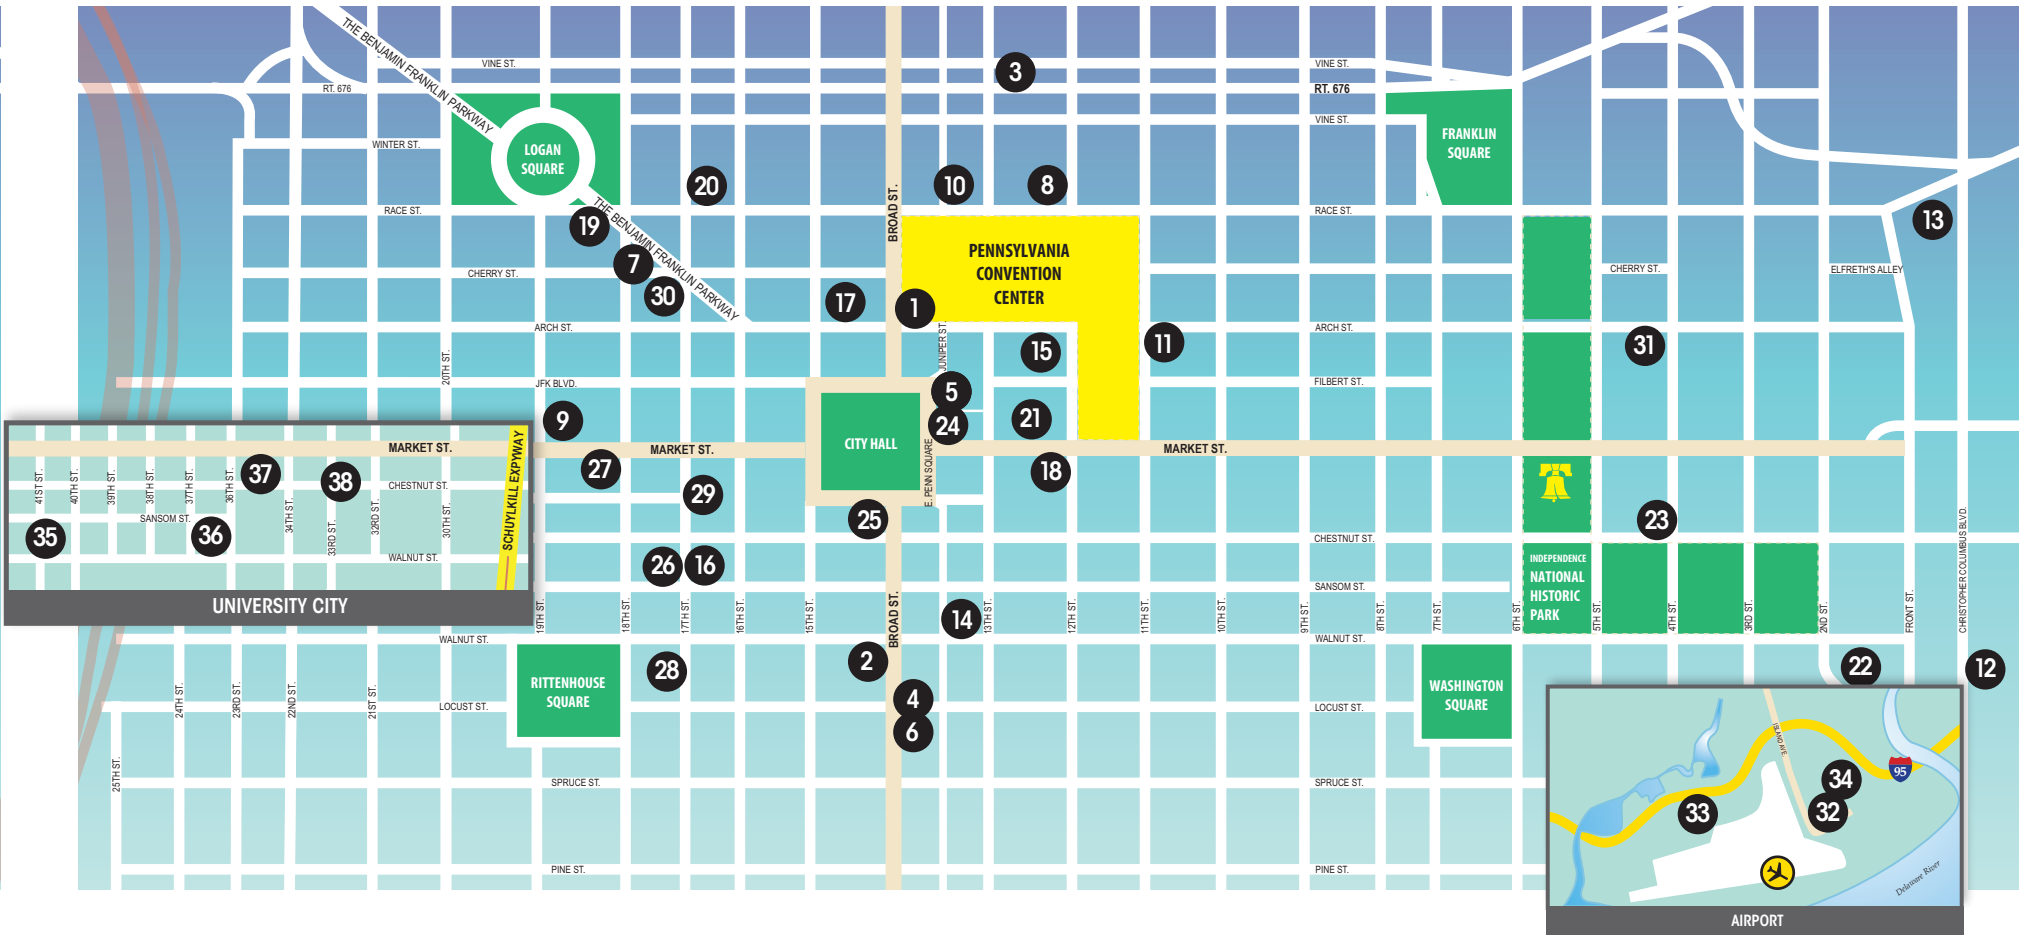

PHILADELPHIA HOTEL MAP

American Heart Association.
Scientific Sessions