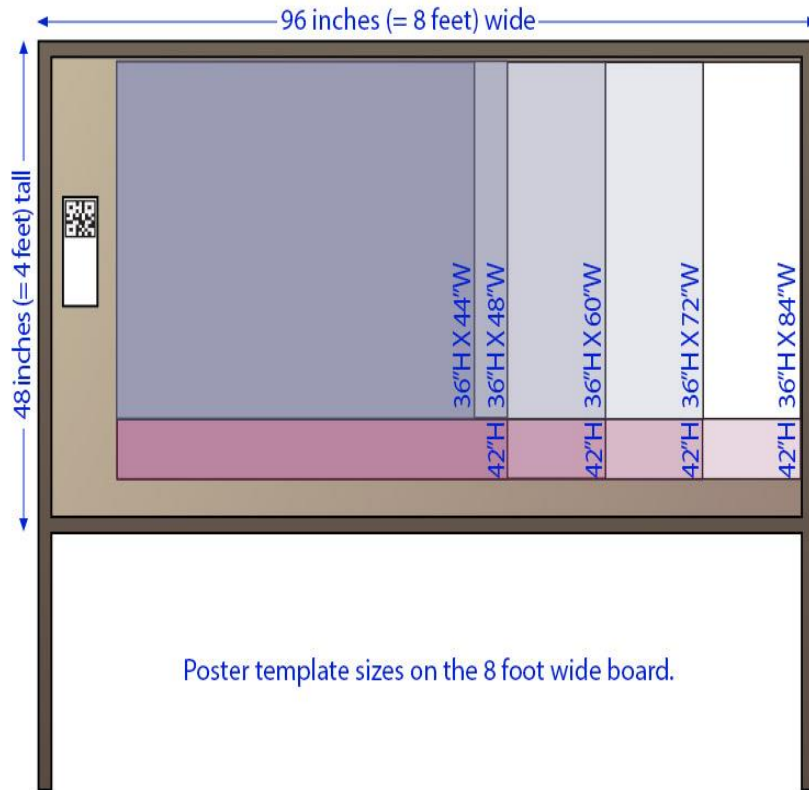

Printed Poster Service for Bugher Foundation Posters

An optional printing service is being offered for the Bugher Foundation meeting posters. Users of the service will have their poster professionally printed, delivered on site, and conveniently hung on the appropriate board for them. Posters are printed on heavyweight 36# ink jet paper for full color presentations. All charges are in $USD.

Please Note: Total price = Poster Size Pricing fee (below) + $80 Shipping/Handling fee

Poster Size Pricing (All fees in US Dollars)

Nominal Paper Size	Coated Bond
42"w x 36"h	$70.00
44"w x 36"h	$75.00
48"w x 36"h	$80.00
60"w x 36"h	$90.00
72"w x 36"h	$105.00
84"w x 36"h	$125.00
44"w x 42"h	$85.00
48"w x 42"h	$90.00
60"w x 42"h	$105.00
72"w x 42"h	$120.00
84"w x 42"h	$135.00
90"w x 42"h	$145.00

Sizing Diagram